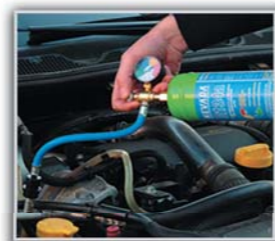

A/C Gas Recycling

Exhaust Gas Analyzer

Diagnostic Scanner

Italy

A/C Gas

Italy

Workshop Equipment

Germany